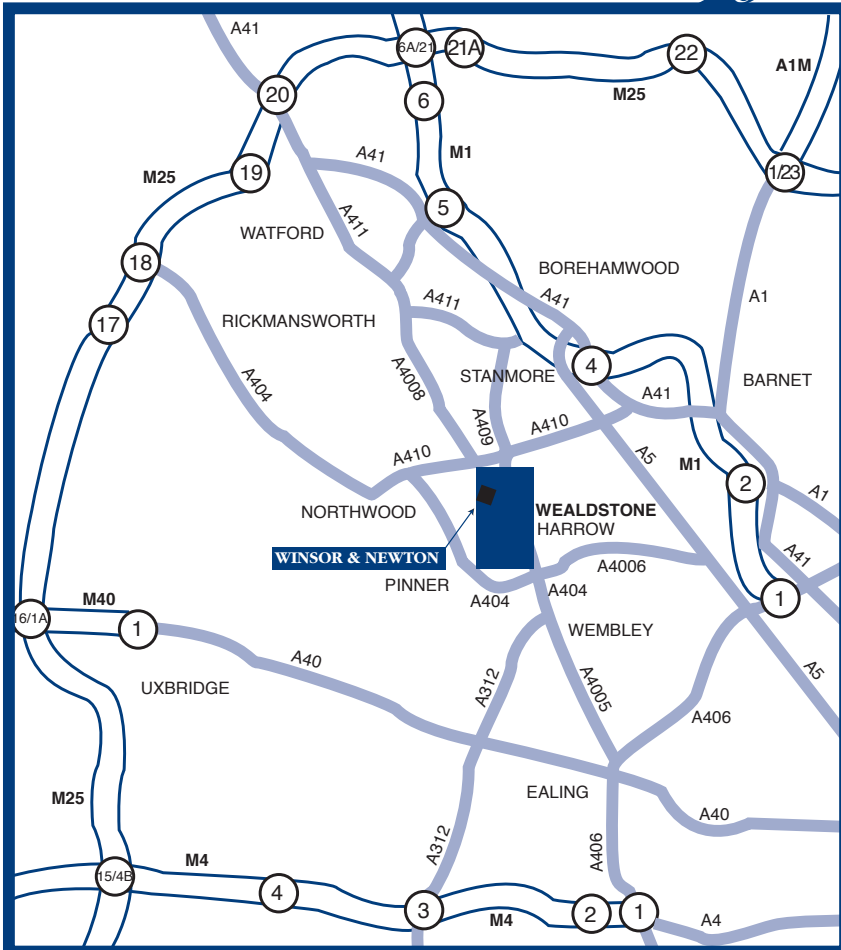

**Winsor & Newton**  
 Whitefriars Avenue, Harrow,  
 Middlesex, HA3 5RH  
 Telephone: 020 8424 3200  
 www.winsornewton.com

**DIRECTIONS**

**From the North:**  
 Leave the M1 at J5. Follow the A41 south turning right at the roundabout with the A411 towards Harrow. Turn left at the roundabout with the A409. Continue for 5-10 minutes taking a right hand turn into Whitefriars Drive from the High Street.

**From the M25 East:**  
 Take the M1 route at J21.

**From the M25 West:**  
 Take J19 to the A41 south and follow the route above.

**From the M40:**  
 Take the M25 west route.

**From the M4:**  
 Take the M25 west route.

**From the M3:**  
 Take the M25 west route.

Longitude and Latitude: 51.597641, -0.340195  
 GPS: N 51 35.858, W 0 20.412

**HARROW & WEALDSTONE STATION (BR & TUBE)**