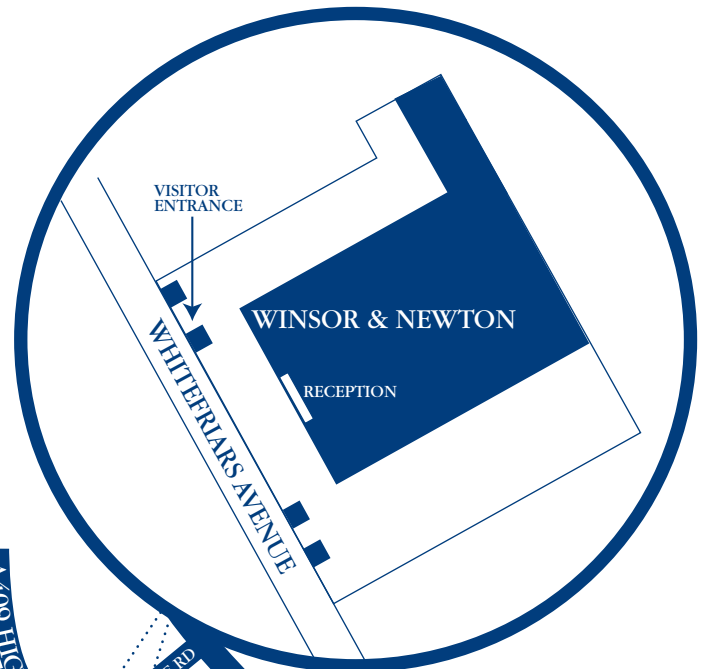

**Winsor & Newton**  
 Whitefriars Avenue, Harrow,  
 Middlesex, HA3 5RH  
 Telephone: 020 8424 3200  
 www.winsornewton.com

**DIRECTIONS**

**From the North:**  
 Leave the M1 at J5. Follow the A41 south turning right at the roundabout with the A411 towards Harrow. Turn left at the roundabout with the A409. Continue for 5-10 minutes taking a right hand turn into Whitefriars Drive from the High Street.

**From the M3:**  
 Take the M25 west route.

Longitude and Latitude: 51.597641, -0.340195  
 GPS: N 51 35.858, W 0 20.412

**HARROW & WEALDSTONE STATION (BR & TUBE)**