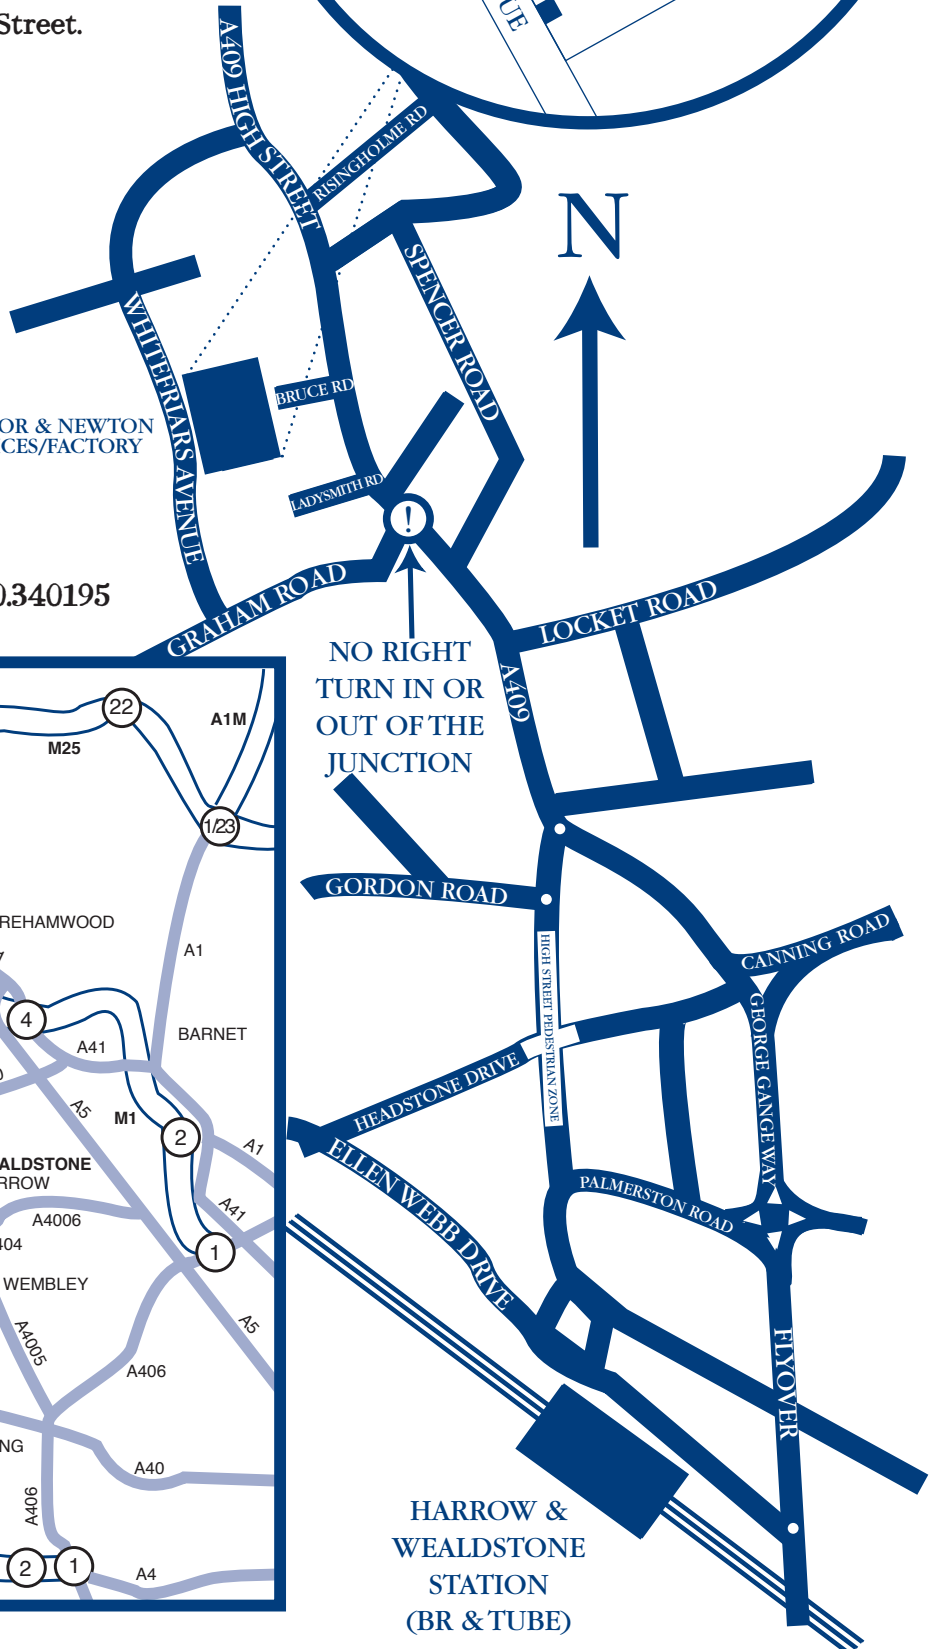

**Winsor & Newton**  
 Whitefriars Avenue, Harrow,  
 Middlesex, HA3 5RH  
 Telephone: 020 8424 3200  
 www.winsornewton.com

**DIRECTIONS**

**From the North:**  
 Leave the M1 at J5. Follow the A41 south turning right at the roundabout with the A411 towards Harrow. Turn left at the roundabout with the A409. Continue for 5-10 minutes taking a right hand turn into Whitefriars Drive from the High Street.

**From the M25 East:**  
 Take the M1 route at J21.

**From the M25 West:**  
 Take J19 to the A41 south and follow the route above.

**From the M40:**  
 Take the M25 west route.

**From the M4:**  
 Take the M25 west route.

**From the M3:**  
 Take the M25 west route.

Longitude and Latitude: 51.597641, -0.340195  
 GPS: N 51 35.858, W 0 20.412

**HARROW & WEALDSTONE STATION (BR & TUBE)**